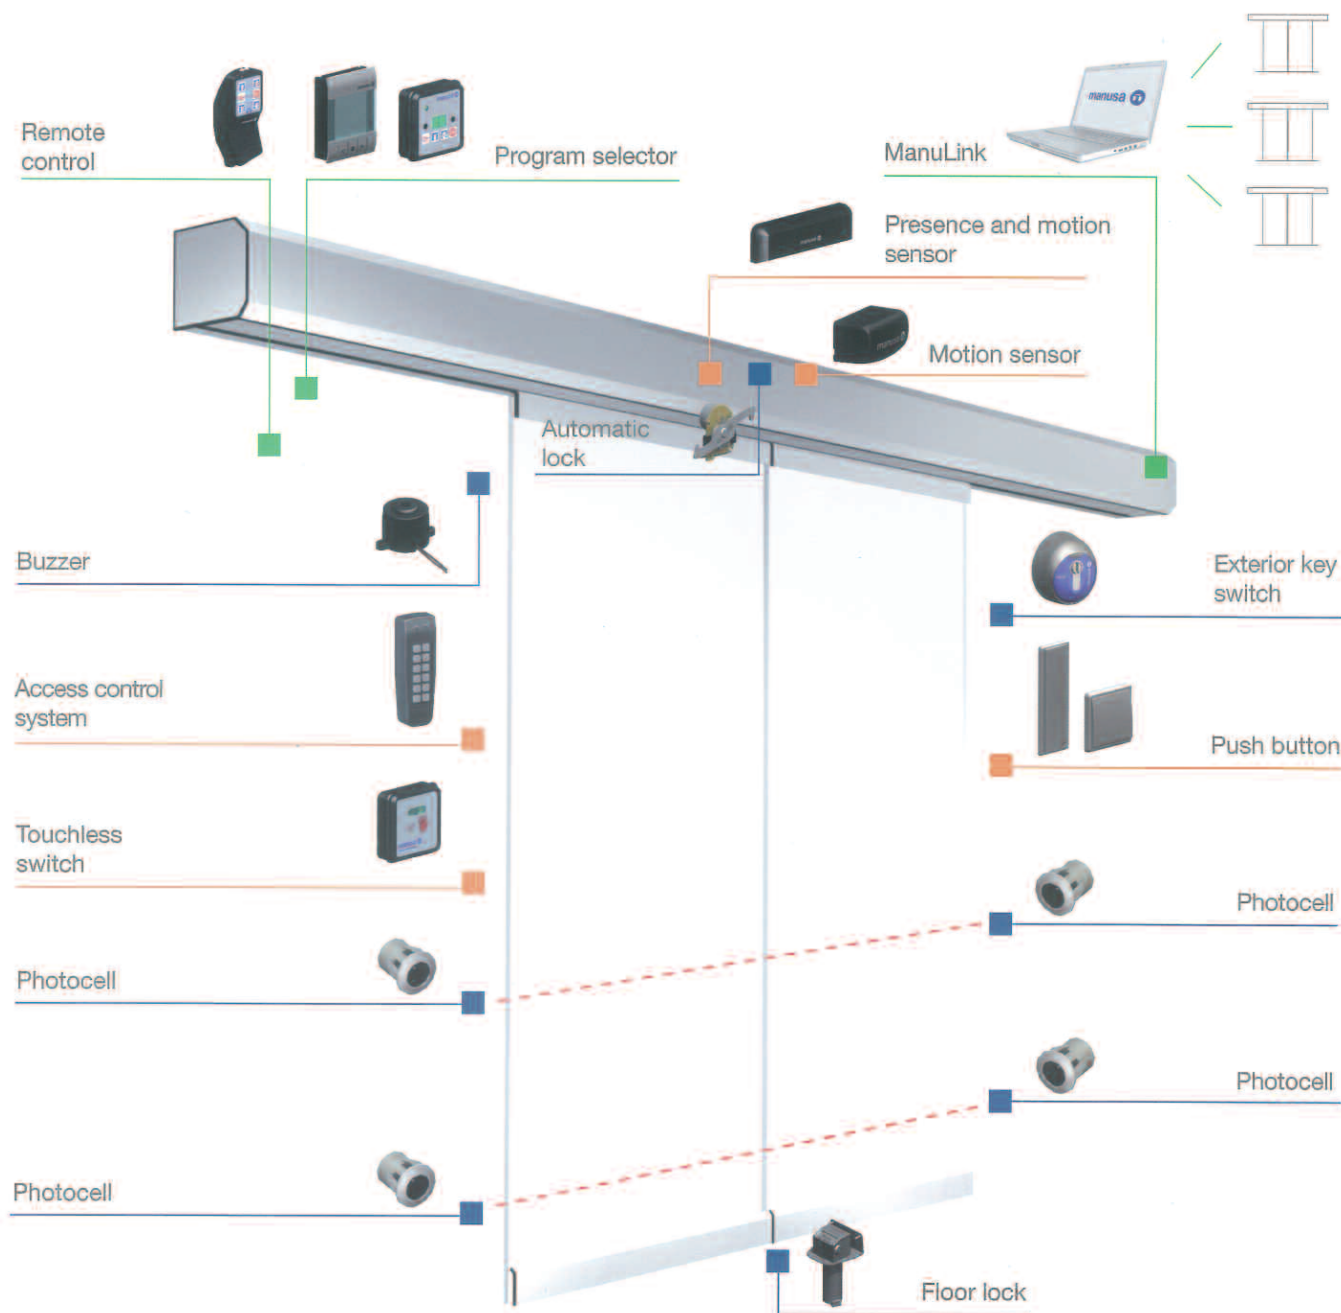

## automatic entrance doors

**Doorfix Ring-gard** Automatic Entrance Doors offers a wide range of solutions for the automation of personnel entrances. We offer a comprehensive service interacting with the client throughout the specification and installation process. **Doorfix Ring-gard** Automatic Entrance Doors are equipped with the most advanced security & safety control systems guaranteeing optimum operation.

The System operator can be adapted to the needs of each installation. It is prepared for heavy traffic, both in large (supermarkets, hotels, airports, hospitals) and in small and medium buildings (offices, chemist's, restaurants, points of sale in general). Its most important features are its silent movement when opening and closing, dynamic stability and its quick and easy installation.

# automatic entrance doors

■ **Activation accessories:** : cause the door to open and close to let people through.

■ **Control accessories:** allow the owner of the door to select and manage the operating mode of an automatic door according to specific needs.